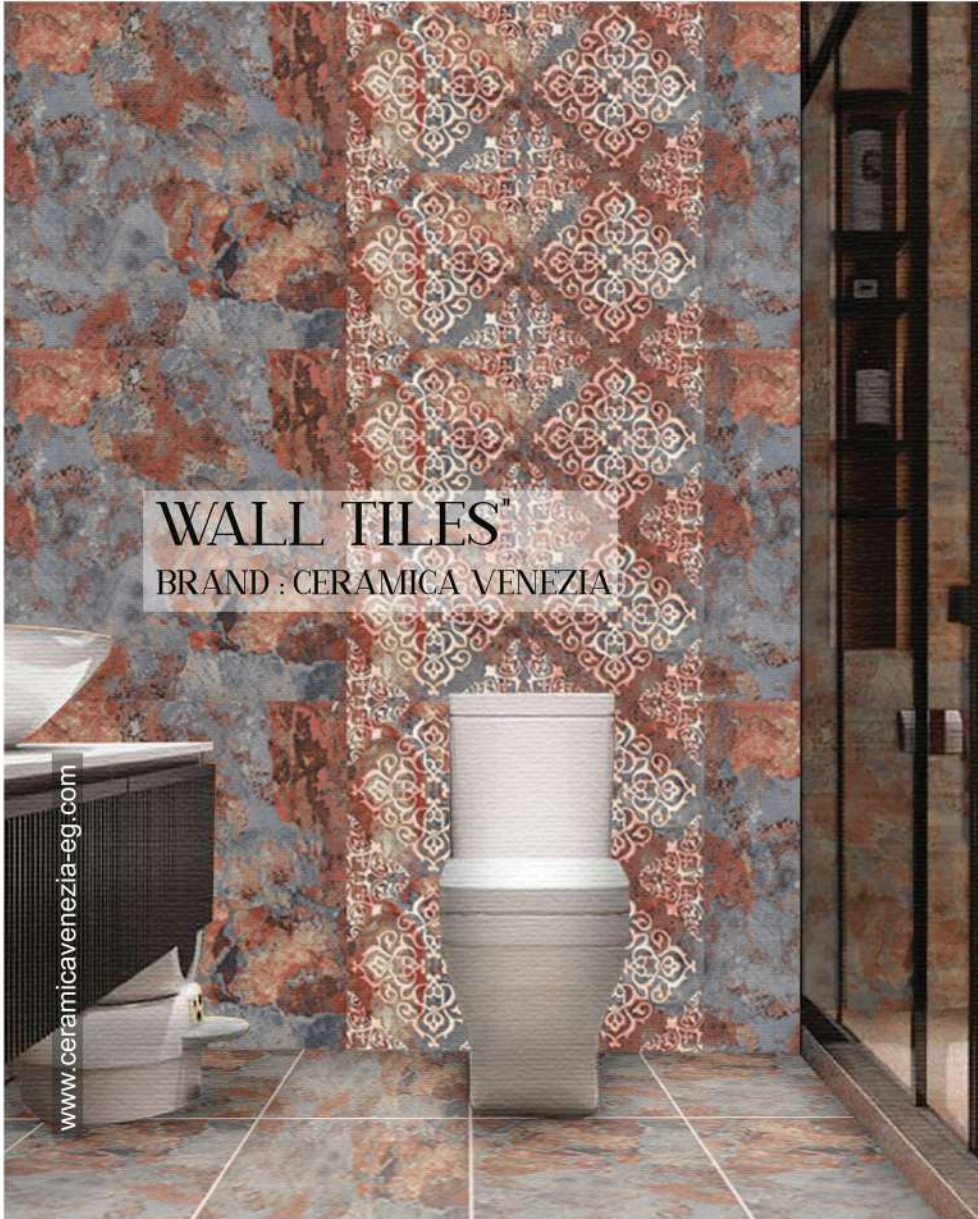

Light Tile Floor
SIZE : 50X50 cm

Dark Tile Floor
SIZE : 50X50 cm

Light Tile Floor
SIZE : 50X50 cm

Dark Tile Floor
SIZE : 50X50 cm

code 9105

CERAMIC
WALL
TILES | SIZE 30X60 cm | MATTE
FINISH

WALL TILES™
BRAND : CERAMICA VENEZIA