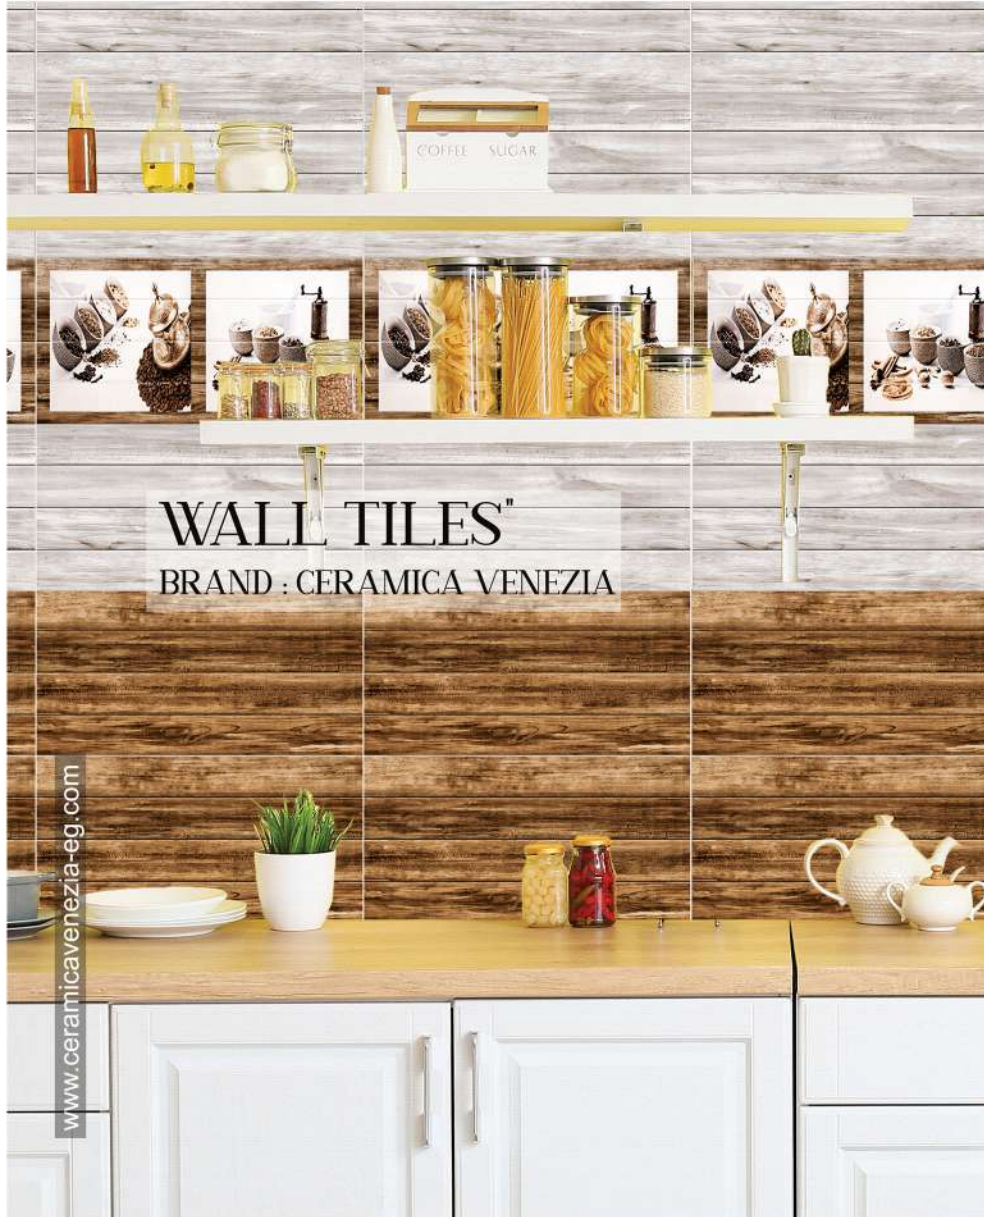

code 9088

CERAMIC
WALL
TILES | SIZE 30x60cm | GLOSSY
FINISH

WALL TILES™
BRAND : CERAMICA VENEZIA

www.ceramicavenezia-eg.com