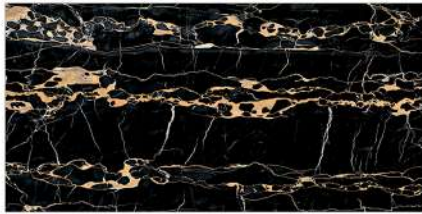

2224-3
SIZE : 25X50 cm / GLOSSY FINISH