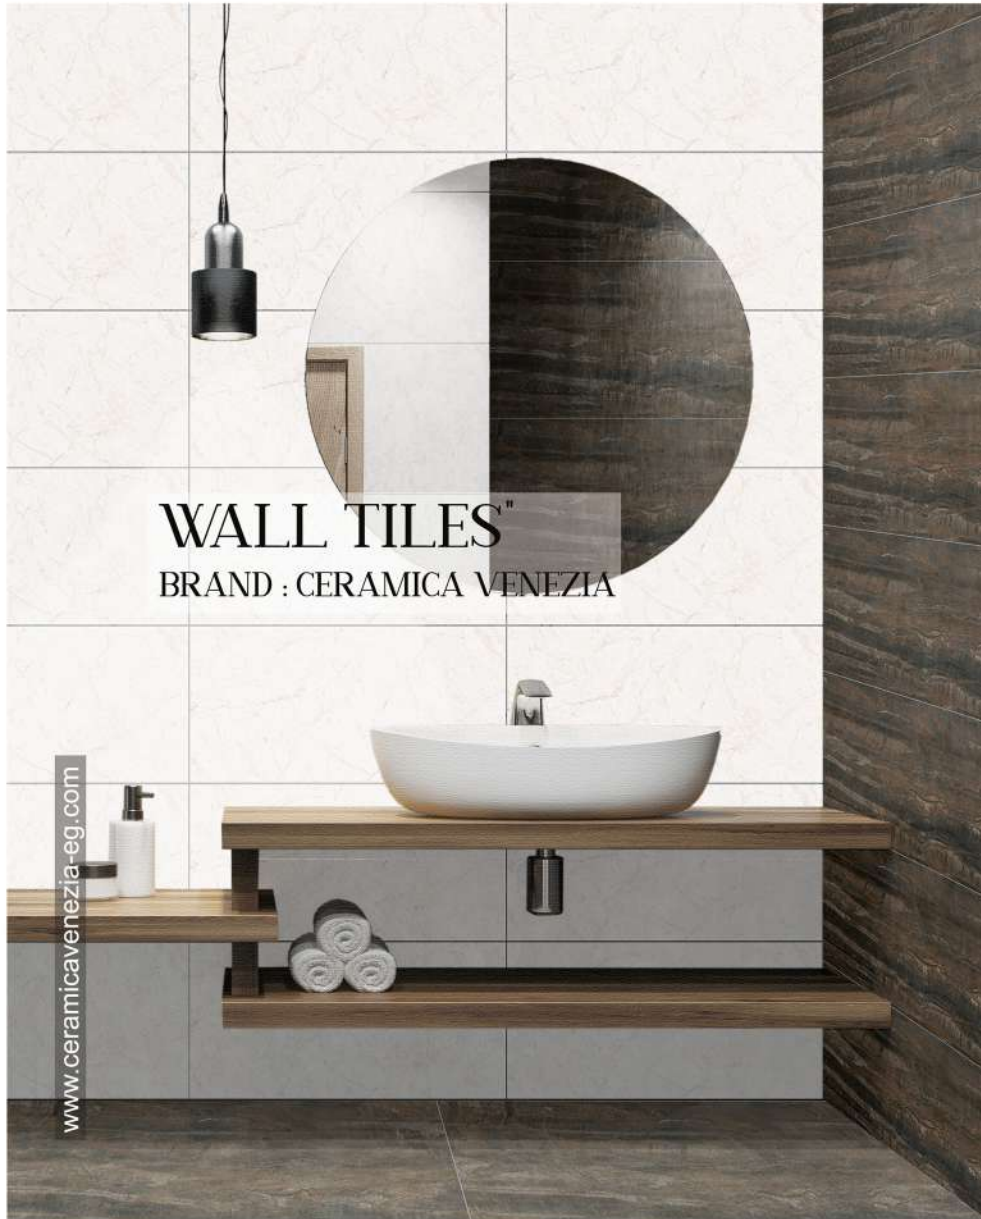

9000-DECOR-2
SIZE : 30X60 cm / GLOSSY FINISH

Light Tile Floor
SIZE : 50X50 cm

Dark Tile Floor
SIZE : 50X50 cm

Light Tile Floor
SIZE : 50X50 cm

Dark Tile Floor
SIZE : 50X50 cm

code 9031

CERAMIC
WALL
TILES | SIZE 30x60cm | GLOSSY
FINISH