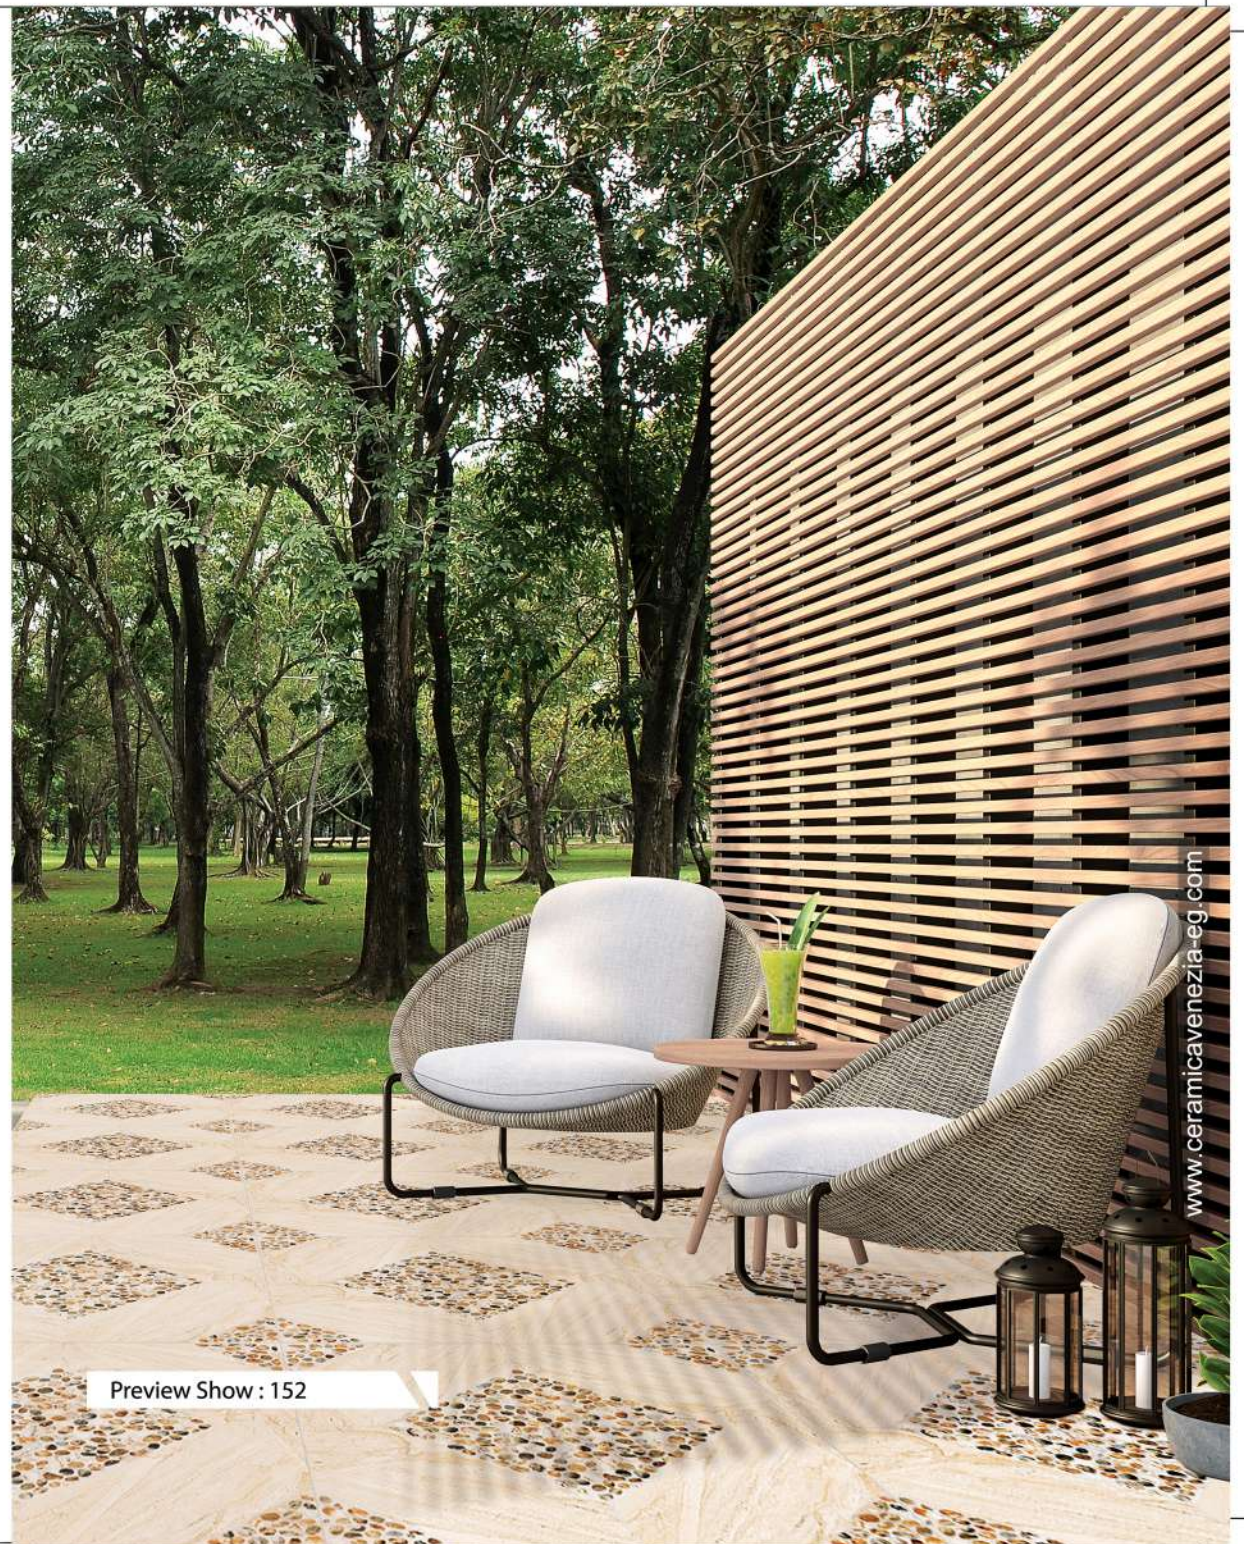

www.ceramicavenezia-eg.com

Preview Show : 152